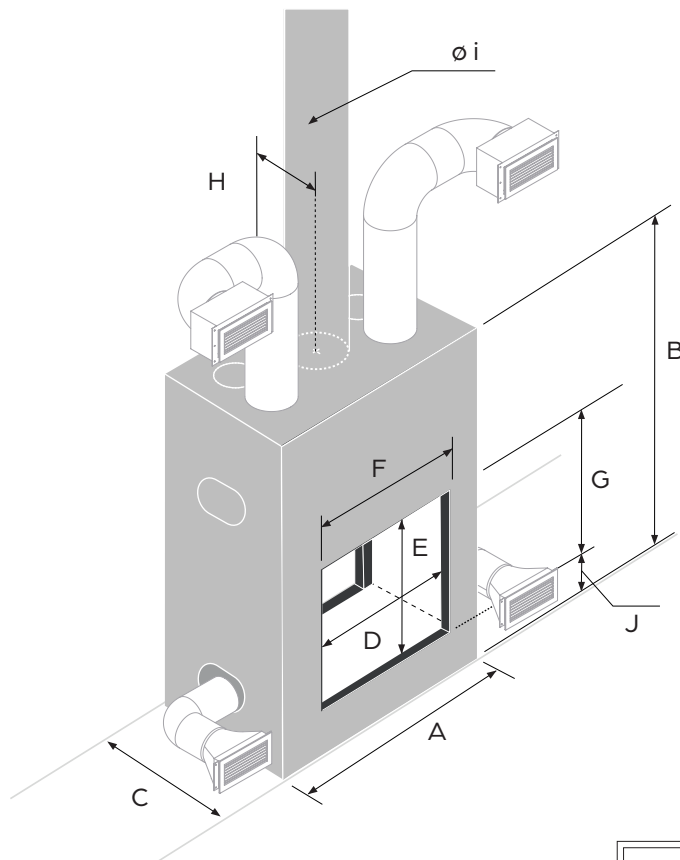

Dimensions for information only. See the installation manuals for details.

Size	21-85 DF	21-95 DF	21-125 DF
Maximum length of logs	24"	28"	40"
Nominal heat output*	48 000 BTU/h	50 000 BTU/h	61 000 BTU/h
Heating surface area	1 400 ft ²	1 600 ft ²	1 800 ft ²
Firebox size	6.5 ft ³	8.4 ft ³	10.6 ft ³
Convection system	standard	standard	standard
Outside air duct	ø 6"	ø 6"	ø 6"
Weight	752 lb	855 lb	960 lb
A - Width	39 3/4"	43 5/8"	55 1/2"
B - Height	59 1/8"	63 1/2"	59 1/8"
C - Depth	29 5/8"	29 5/8"	29 5/8"
D - Glass width	26 1/2"	30 3/8"	42 1/8"
E - Glass height	21 1/16"	24 1/4"	21 1/16"
F - Opening width	30 3/4"	34 7/8"	46 1/2"
G - Opening height	23 3/4"	26 15/16"	23 3/4"
H - Chimney position	15 3/4"	15 3/4"	15 3/4"
i - Chimney diameter	10"	12"	12"
J - Height to opening	6 1/2"	6 1/2"	6 1/2"

● StûvGrey only

Outer dimensions W = Width | H = Height

Dimensions indicated are for informative purposes only. For more details see installation manual.