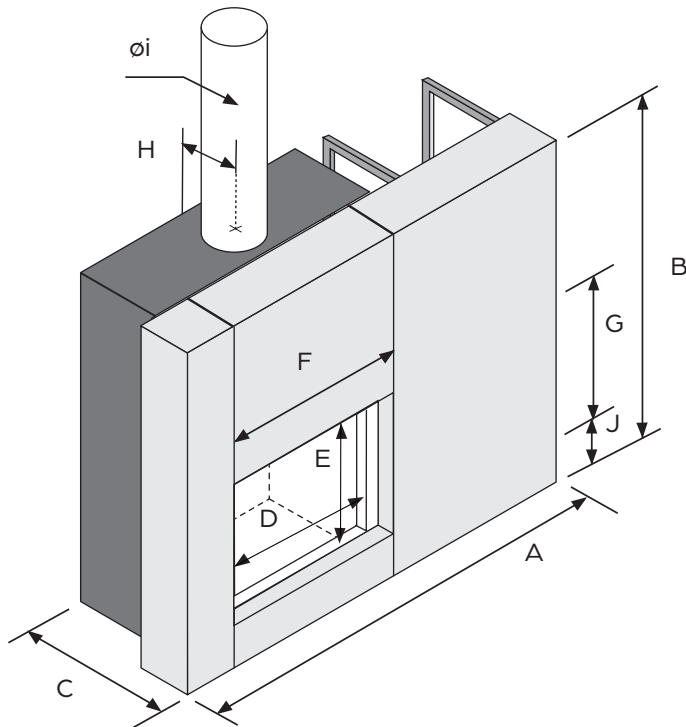

Stûv 21.2-clad SF2

Technical sheet

ADVANTAGES

- Quick and easy installation
- -
- Hybrid - Ambiance fire or auxiliary heating
- -
- Integrated convection system
- -
- Can be connected to outside air
- -
- Accessible mechanical components
- -
- High heating power
- -
- Easy to light
- -
- Generates little ash
- -
- No finishing work required
- -
- Wide view of the fire
- -
- Easy to maintain