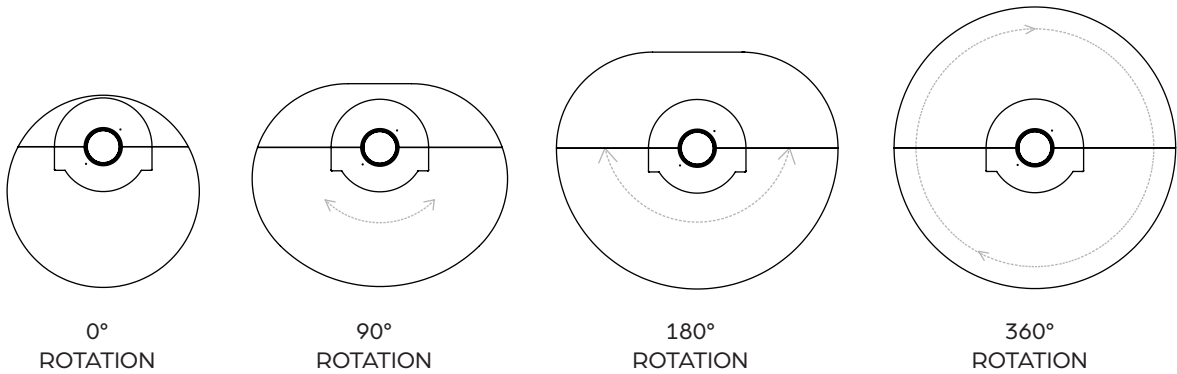

Stûv 30-compact / ONE BLACK

Technical sheet

ADVANTAGES

- 3 operation modes
 - 360° rotation
 - Ash pan integrated into the base of the unit
 - Easy to light
 - Generates little ash
- Can be connected to outside air
- Low fine particle emission rate
- Suitable for all types of interiors
- Priority of the view of the fire
- Energy saving
- No more firewood recutting
- Easy to clean

| Size | 30-compact ONE BLACK | 30-compact |
|----------------------------|----------------------|---------------------|
| Max. vertical log length | 16" | 16" |
| Max. horizontal log length | 10" | 10" |
| Efficiency | 74% | 74% |
| Maximum power (EPA)* | 17 049 BTU/h | 17 049 BTU/h |
| Heating surface area | 900 ft ² | 900 ft ² |
| Firebox size | 1.1 ft ³ | 1.1 ft ³ |
| Fine particle emissions | 1.82 g/h | 1.82 g/h |
| Weight | 248 lb | 284 lb |
| Outside air duct | ø 4" | ø 4" |
| Doors | 1 glass door only | standard 3 doors |
| Revolving base 360° | standard 360° | standard 360° |

* For more information : cfpub.epa.gov/oarweb/woodstove

FLOOR PLATE

POSSIBILITY OF 4 OPTIONS

Stûv 30-compact and 30-compact ONE BLACK

| Rotation | 0° | 90° | 180° | 360° |
|----------|-------|-----------------|---------------------|-----------|
| Size | ø 36" | ø 48" x 38 1/2" | ø 52 7/8" x 44 1/2" | ø 52 7/8" |