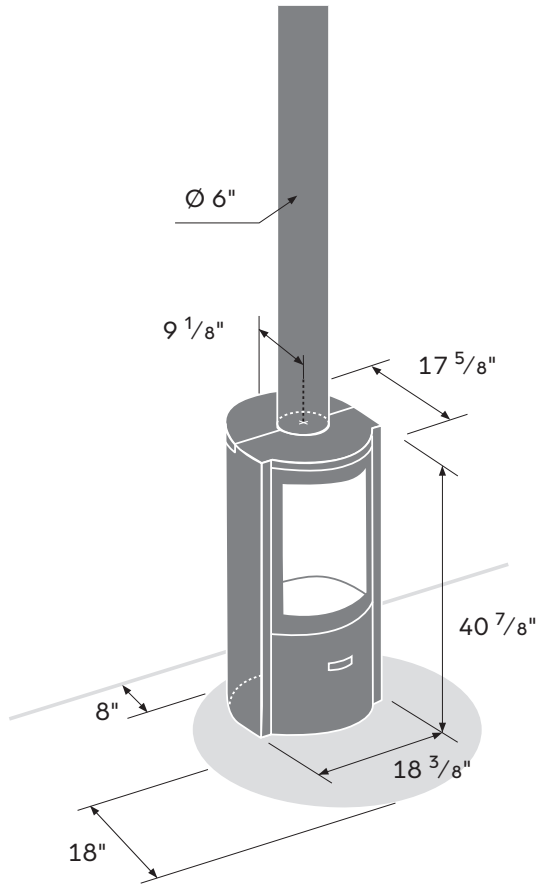

Stûv 30-compact / ONE BLACK

Technical sheet

ADVANTAGES

- 3 operation modes
 - 360° rotation
 - Ash pan integrated into the base of the unit
 - Easy to light
 - Generates little ash
- Can be connected to outside air
- Low fine particle emission rate
- Suitable for all types of interiors
- Priority of the view of the fire
- Energy saving
- No more firewood recutting
- Easy to clean

| Size | 30-compact ONE BLACK | 30-compact |
|----------------------------|----------------------|---------------------|
| Max. vertical log length | 16" | 16" |
| Max. horizontal log length | 10" | 10" |
| Efficiency | 74% | 74% |
| Maximum power (EPA)* | 17 049 BTU/h | 17 049 BTU/h |
| Heating surface area | 900 ft ² | 900 ft ² |
| Firebox size | 1.1 ft ³ | 1.1 ft ³ |
| Fine particle emissions | 1.82 g/h | 1.82 g/h |
| Weight | 248 lb | 284 lb |
| Outside air duct | ø 4" | ø 4" |
| Doors | 1 glass door only | standard 3 doors |
| Revolving base 360° | standard 360° | standard 360° |

* For more information : cfpub.epa.gov/oarweb/woodstove

FLOOR PLATE

POSSIBILITY OF 4 OPTIONS

Stûv 30-compact and 30-compact ONE BLACK

| Rotation | 0° | 90° | 180° | 360° |
|----------|-------|-----------------|---------------------|-----------|
| Size | ø 36" | ø 48" x 38 1/2" | ø 52 7/8" x 44 1/2" | ø 52 7/8" |

Note: The floor plates have a thickness of 14 GA.

AVAILABLE COLOURS

StûvGrey

StûvBlack