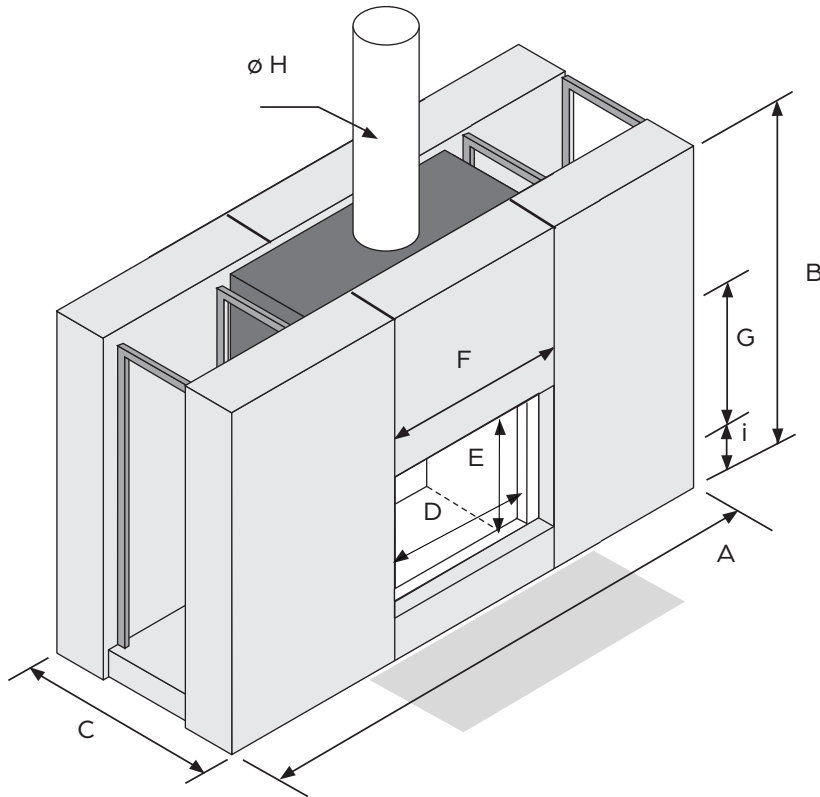

Stûv 21-clad DF7

Technical sheet