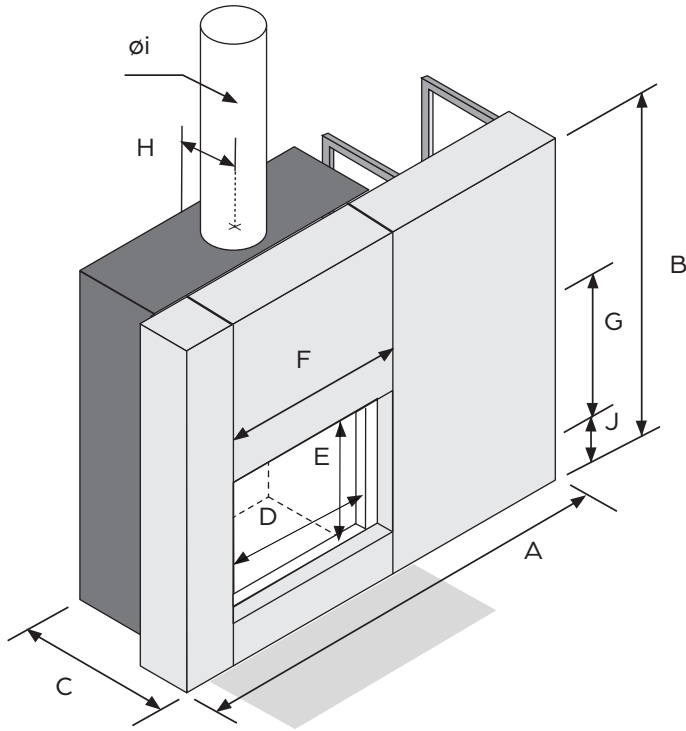

Stûv 21-clad SF2

Technical sheet