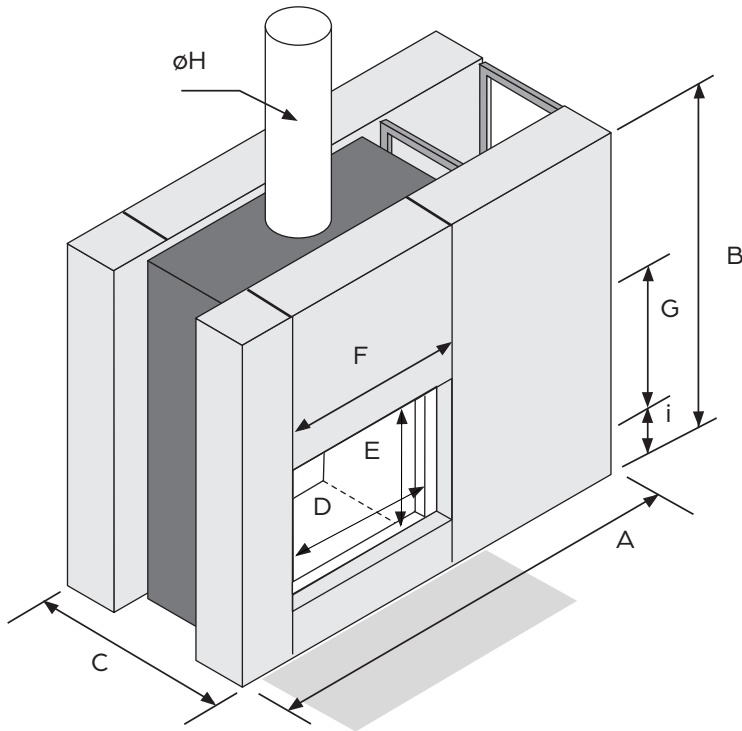

Stûv 21-clad DF2

Technical sheet